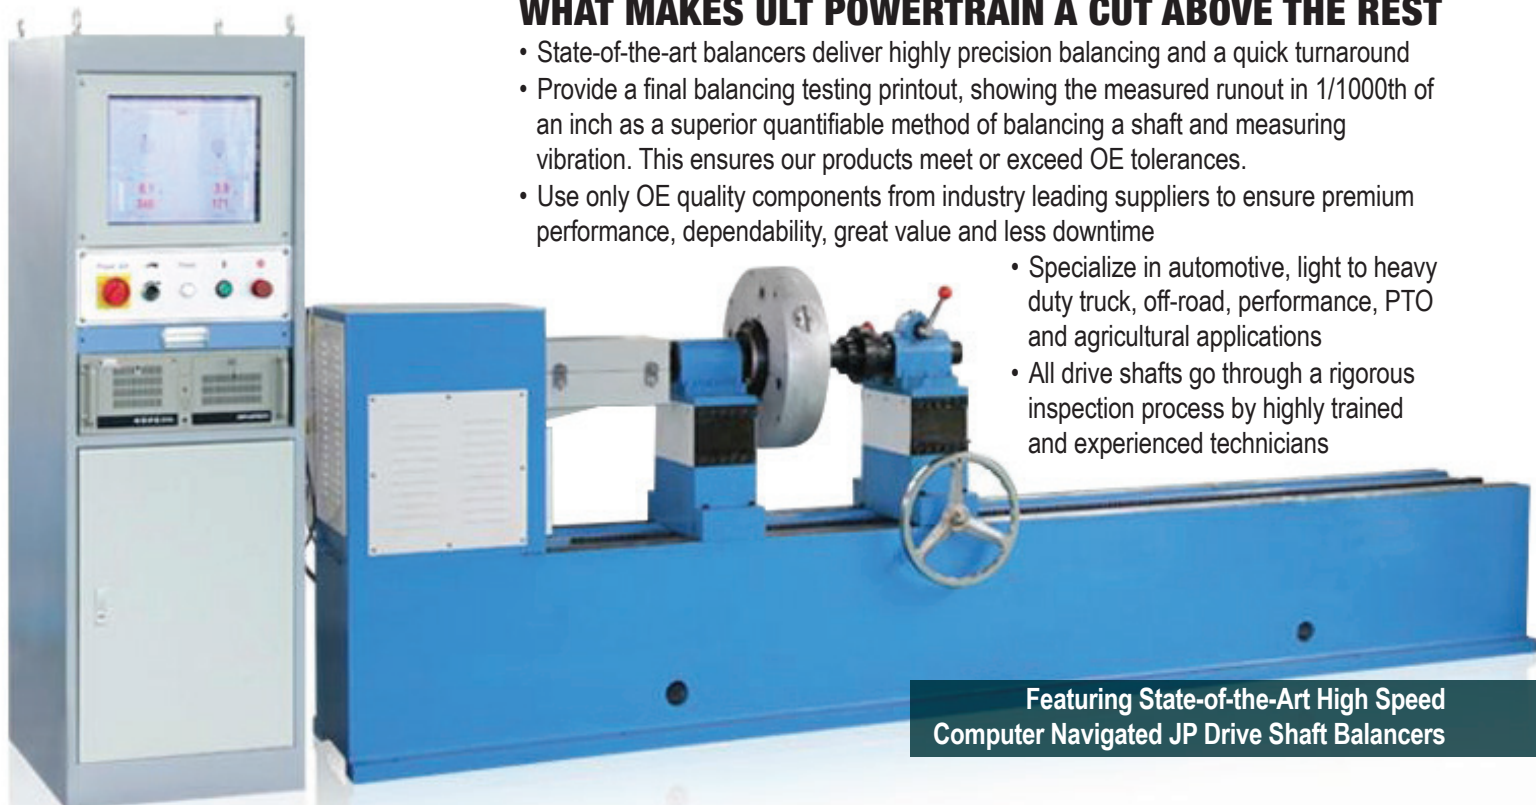

Coming Later This Summer Full Line Drive Shaft Repair & Fabrication Services

WHAT MAKES ULT POWERTRAIN A CUT ABOVE THE REST

- State-of-the-art balancers deliver highly precision balancing and a quick turnaround
- Provide a final balancing testing printout, showing the measured runout in 1/1000th of an inch as a superior quantifiable method of balancing a shaft and measuring vibration. This ensures our products meet or exceed OE tolerances.
- Use only OE quality components from industry leading suppliers to ensure premium performance, dependability, great value and less downtime
 - Specialize in automotive, light to heavy duty truck, off-road, performance, PTO and agricultural applications
 - All drive shafts go through a rigorous inspection process by highly trained and experienced technicians

Featuring State-of-the-Art High Speed Computer Navigated JP Drive Shaft Balancers

Our Commitment to be the Best

ULT Powertrain staff is highly qualified and experienced to diagnose and service your complete driveline needs. We offer complete parts, reman and service of clutch, transmission, PTO, driveshaft or differential units and components. We are your complete driveline specialist.